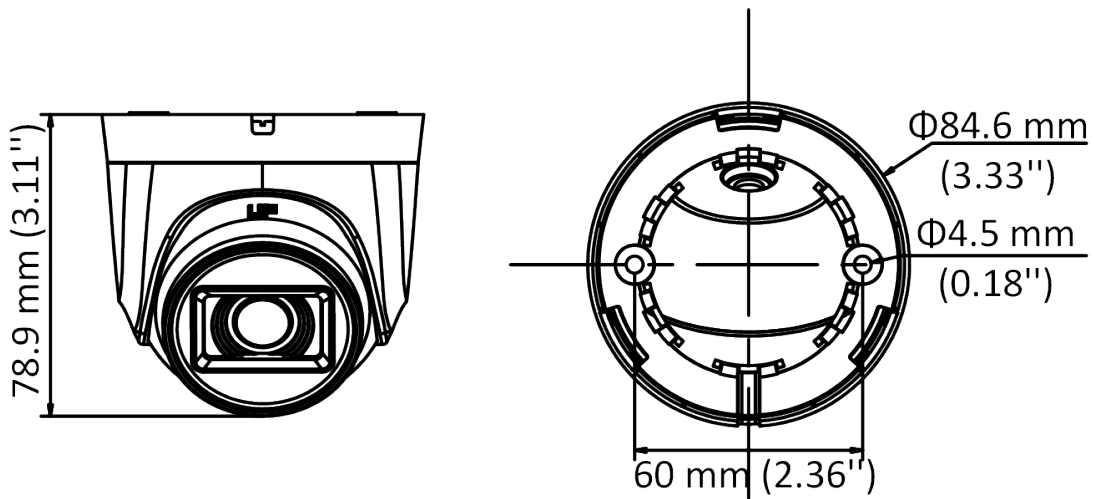

DS-2CE76D0T-ITPF (C) 2 MP Camera

- 2 MP, 1920 × 1080 resolution
- 2.8 mm, 3.6 mm, 6 mm fixed focal lens
- 4 in 1 video output (switchable TVI/AHD/CVI/CVBS)
- Smart IR, up to 20 m IR distance

Specification

Camera	
Image Sensor	2 MP CMOS
Signal System	PAL/NTSC
Resolution	1920 (H) × 1080 (V)
Frame Rate	TVI: 1080P@30fps, 1080P@25fps CVI: 1080P@30fps, 1080P@25fps AHD: 1080P@30fps, 1080P@25fps CVBS: PAL/NTSC
Min. illumination	0.01 Lux@(F1.2, AGC ON), 0 Lux with IR
Shutter Time	PAL: 1/25 s to 1/50, 000 s NTSC: 1/30 s to 1/50, 000 s
Lens	2.8 mm, 3.6 mm, 6 mm fixed lens
Field of View	2.8 mm, horizontal FOV: 106.4°, vertical FOV: 57.9°, diagonal FOV: 124.6° 3.6 mm, horizontal FOV: 79.6°, vertical FOV: 43.5°, diagonal FOV: 93.7° 6 mm, horizontal FOV: 51.9°, vertical FOV: 30°, diagonal FOV: 58.8°
Lens Mount	M12
Day & Night	ICR
WDR (Wide Dynamic Range)	Digital WDR
Angle Adjustment	Pan: 0 to 360°, Tilt: 0 to 75°, Rotation: 0 to 360°
Menu	
Image Mode	STD/HIGH-SAT
AGC	Yes
Day/Night Mode	Auto/Color/BW (Black and White)
White Balance	Auto/Manual
AE (Auto Exposure) Mode	DWDR/BLC/HLC/Global
Noise Reduction	2D DNR
Language	English
Function	Brightness, Sharpness, Smart IR
Interface	
Video Output	Switchable TVI/AHD/CVI/CVBS
General	
Operating Conditions	-40 °C to 60 °C (-40 °F to 140 °F), humidity 90% or less (non-condensing)
Power Supply	12 VDC ± 25%
Power Consumption	Max. 2.2 W
Material	Plastic
IR Range	Up to 20 m
Communication	HIKVISION-C

General	
Dimensions	Φ 84.6 mm × 78.9 mm (Φ 3.33" × 3.11")
Weight	Approx. 135 g (0.30 lb.)

Available Model

DS-2CE76D0T-ITPF (C)

Dimension

Accessory

			
			
DS-1272ZJ-110-TRS Wall Mount	DS-1275ZJ-SUS Vertical Pole Mount	DS-1276ZJ-SUS Corner Mount	DS-1280ZJ-XS Junction Box